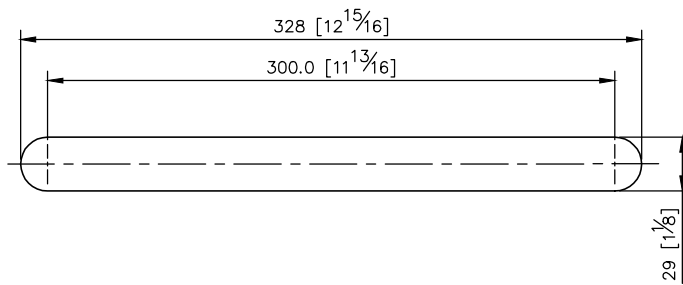

Shelf

6922-73-80CP

- 1.Brass material meets JIS 3604 standard.
- 2.Premium metal construction for durability.
- 3.Justime finishes resist corrosion and tarnish.
- 4.Chrome plated finish meets the standard of ASTM-SC2.
- 5.Product has been designed without joints to make it easy to clean.
- 6.Vertical force could support a static load of 5 Kgf.
- 7.Brass bar shelf with Chrome plated finish 300*104.5*6mm.
- 8.Coordinates with other products in Charming collection.

unit: mm[inch]

Mounting Template Specification