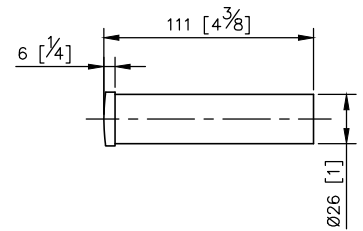

Shelf

6922-73-80CP

- 1.Brass material meets JIS 3604 standard.
- 2.Premium metal construction for durability.
- 3.Justime finishes resist corrosion and tarnish.
- 4.Chrome plated finish meets the standard of ASTM-SC2.
- 5.Product has been designed without joints to make it easy to clean.
- 6.Vertical force could support a static load of 5 Kgf.
- 7.Brass bar shelf with Chrome plated finish 300*104.5*6mm.
- 8.Coordinates with other products in Charming collection.

unit: mm[inch]

Mounting Template Specification