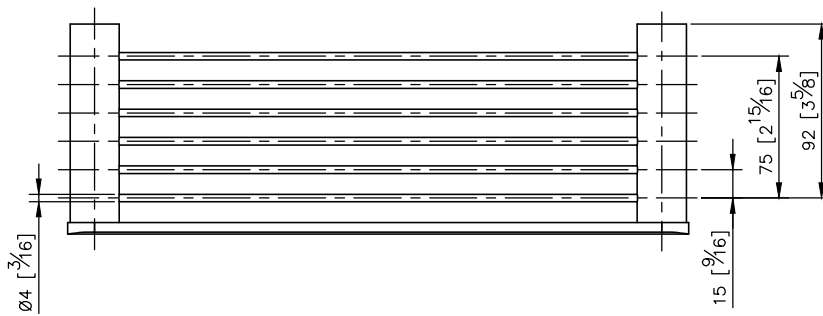

Shelf

6922-73-80CP

- 1.Brass material meets JIS 3604 standard.
- 2.Premium metal construction for durability.
- 3.Justime finishes resist corrosion and tarnish.
- 4.Chrome plated finish meets the standard of ASTM-SC2.
- 5.Product has been designed without joints to make it easy to clean.
- 6.Vertical force could support a static load of 5 Kgf.
- 7.Brass bar shelf with Chrome plated finish 300*104.5*6mm.
- 8.Coordinates with other products in Charming collection.

unit: mm[inch]

Mounting Template Specification