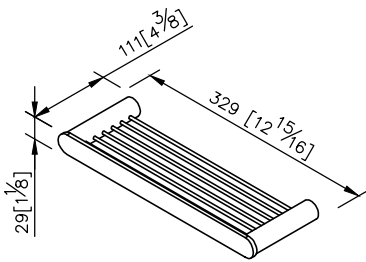

Shelf

6922-73-80CP

- 1.Brass material meets JIS 3604 standard.
- 2.Premium metal construction for durability.
- 3.Justime finishes resist corrosion and tarnish.
- 4.Chrome plated finish meets the standard of ASTM-SC2.
- 5.Product has been designed without joints to make it easy to clean.
- 6.Vertical force could support a static load of 5 Kgf.
- 7.Brass bar shelf with Chrome plated finish 300*104.5*6mm.
- 8.Coordinates with other products in Charming collection.

unit: mm[inch]

Mounting Template Specification