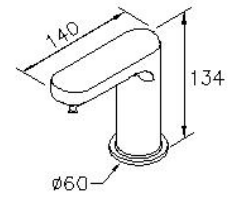

Tip-Touch Basin Faucet 6922-N0-80CP

INTRODUCTION:

Oval shape with raised cambered surface is major design of Charming Basin Faucet Collection; it's just like elaborate jewel and brings graceful atmosphere for space. Faucets not only decrease the interstice between lever and body by unique inner structure, but also integrate escutcheon with body in one unity. This creative design makes Charming Faucet exclude unnecessary lines for cleaning conveniently.

DESCRIPTION:

1. Tip-touch aerator has passed 200,000 times on-off life-test. (Saving water, without handle valve and without electrical system.).
2. The aerator is designed in Taiwan, and gain multinational patents.
3. The aerator is with the water-saving mark of Taiwan.
4. The faucet can stand the pressure from 0.5 to 5 kg/cm²
5. Stainless steel braided hose with SANTOPRENE tube (meets NSF approval), can bear 15Kg/cm² water pressure and 120°C heat.
6. Stainless steel braided hose with M10 x 1.0mm (Male thread connected to faucet body) and 1/2"-14NPSM (Female thread connected to water supply system).
7. Brass with Chrome plated meets ASTM-SC2 standard.
8. Casting material meets ISO CuZn40Pb Standard.