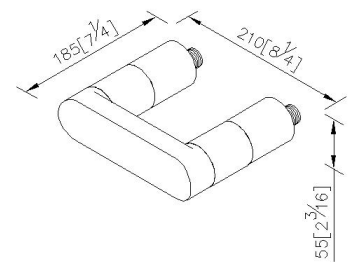

Bathtub Faucet 6922-W0-80CP

INTRODUCTION:

JUSTIME design CHARMING Bath / Shower Mixer Faucet with simple and smooth shape for comfort, users could operate easily; for safety, the construction between body and the wall is strong; for beauty, the brief design makes the bathroom more fashionable. Comparing with traditional bath / shower mixer faucet, the simple design of CHARMING has the advantage for shortening the manufacturing time and diminishing the unqualified rate, thus reducing the cost and saving the resources to achieve green economics.

DESCRIPTION:

- 1.It is not easy to accumulate the filth on the surface based on special inner structure and will increase the life of product.
- 2.Inlaid fillisters below the handles gives users convenient operation.
- 3.Ceramic cartridge is with MARUWA ceramic disc / Japan.
- 4.Thread of wall outlet: G1/2.
- 5.The distance between two centers of wall water-outlet is from 134mm to 176mm.
- 6.The flow regulator of the spout could adjust the water flow to flat flowing.
- 7.Brass with Chrome plated finish meets ASTM-SC2 standard.
- 8.Casting material meets ISO CuZn40Pb Standard.