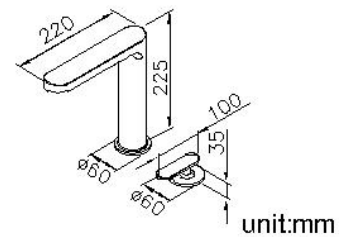

### DESCRIPTION:

1. Swiveling spout has passed up to 50,000 turns test. It can be adjusted by consumer for their requirement.
2. Ceramic valve with CERAMTEC ceramic disc / (Germany)
3. Aerator with removable flow restrictor (2.2 GPM max.), end-user can remove it for large water flow request.
4. Handle can be moved upward to 25° to adjust water flow from closed position, hot and cold water controlled by swinging handle for 45° both right and left sides.
5. Stainless steel braided hose with M10 x 1.0mm (Male thread connected to faucet body) and 1/2"-14NPSM (Female thread connected to water supply system).
6. Brass with Chrome plated meets ASTM-SC2 standard.