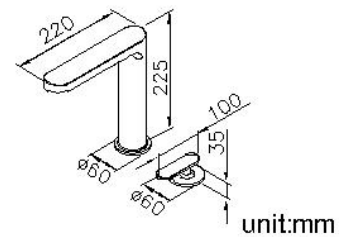

Single-Handle Kitchen Faucet 6922-X6-80MA

INTRODUCTION:

The oval shape with raised cambered surface is the major design of Charming Kitchen Faucet Collection; it's just like the elaborate and shiny jewel and spreads graceful atmosphere for space. The special inner swiveling design not only maintains the complete shape, but also decreases the seams, where the filth is easily accumulated.

DESCRIPTION:

1. Swiveling spout has passed up to 50,000 turns test. It can be adjusted by consumer for their requirement.
2. Ceramic valve with CERAMTEC ceramic disc / (Germany)
3. Aerator with removable flow restrictor (2.2 GPM max.), end-user can remove it for large water flow request.
4. Handle can be moved upward to 25° to adjust water flow from closed position, hot and cold water controlled by swinging handle for 45° both right and left sides.
5. Stainless steel braided hose with M10 x 1.0mm (Male thread connected to faucet body) and 1/2"-14NPSM (Female thread connected to water supply system).
6. Brass with powder coating to improve beauty and practicality.