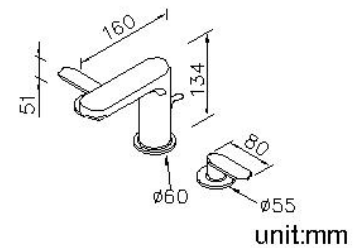

Two-Handle Basin Faucet W/Lift Rod 6923-91-81CP

INTRODUCTION:

The oval shape with raised cambered surface is the major design of Charming Plus Basin Faucet; it's just like the elaborate and shiny jewel and spreads graceful atmosphere for space.

DESCRIPTION:

- 1.Brass of casting body meets ISO CuZn40Pb standard.
- 2.Chrome plated finish meets the standard of ASTM-SC2.
- 3.Stainless steel braided hose with M10 x 1.0mm (Male thread connects to faucet body) and 1/2"-14NPSM (Female thread connects to water supplier system).
- 4.Stainless steel braided hose with SANTOPRENE tube (meets NSF approval), can bear 15Kg/cm² water pressure and 120°C heat.
- 5.Aerator flow restrictor (2.2 GPM max.).
- 6.Ceramic cartridge with MARUWA ceramic disc/(Japan).
- 7.With lift rod.
- 8.Coordinates with other products in Charming collection.