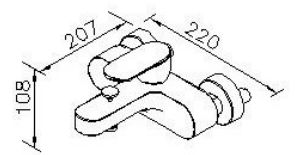

#### INTRODUCTION:

The oval shape with raised cambered surface is the major design of Charming Plus Basin Faucet; it's just like the elaborate and shiny jewel and spreads graceful atmosphere for space.

#### DESCRIPTION:

- 1.Brass of casting body meets ISO CuZn40Pb standard.
- 2.Handle material meets JIS 3771 Standard.
- 3.Justime finishes resist corrosion and tarnish.
- 4.Chrome plated finish meets ASTM-SC2 standard.
- 5.The available distance between two centers of wall water-outlet is from 122mm to 178mm.
- 6.With G 1/2 to water supply wall outlet.
- 7.With bath/shower diverter.
- 8.Coordinates with other products in Charming collection.