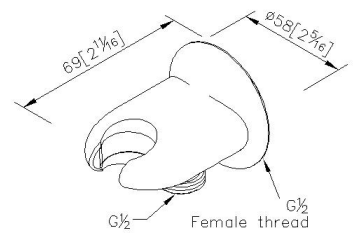

Charming

Hand Shower Holder W/Supply Elbow 6923-DC-80CP

INTRODUCTION:

Oval shape with raised cambered surface is major design of Charming Basin Faucet Collection; it's just like elaborate jewel and brings graceful atmosphere for space. Faucets not only decrease the interstice between lever and body by unique inner structure, but also integrates escutcheon with body in unity-shaping. This creative design makes Charming Faucet exclude unnecessary lines for cleaning conveniently.

DESCRIPTION:

- 1.Brass of body meets JIS 3771 standard.
- 2.Finish meets the standard of ASTM-SC2.
- 3.Justime finishes resist corrosion and tarnish.
- 4.With G 1/2 to water supply wall outlet.
- 5.Coordinates with other products in Charming collection.

Certification:

unit: mm[inch]

Fixing Kits:

- 1.N/A

AWARD: