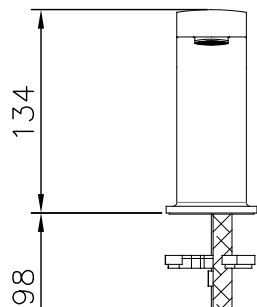

unit:mm

Single-Handle Basin Faucet

$1\frac{11}{16}$ -18UNEF

Length
450mm

Length
450mm

G1/2