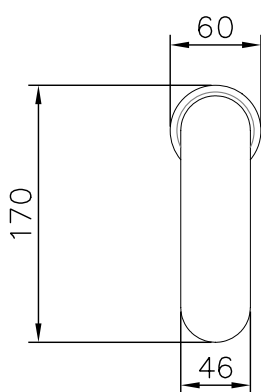

unit:mm

Single-Handle Basin Faucet

$1\frac{11}{16}$ -18UNEF

Length
450mm

Length
450mm

G1/2