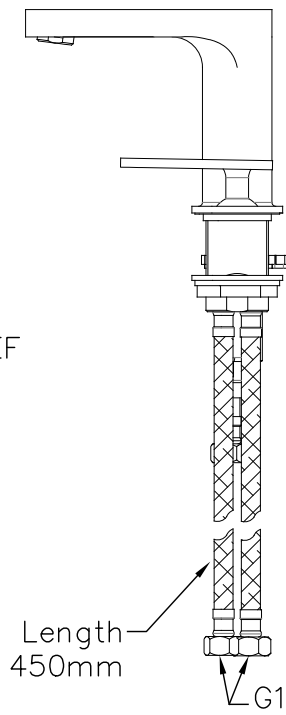

unit:mm

Single-Handle Basin Faucet

$1\frac{11}{16}$ -18UNEF

Length
450mm

Length
450mm

G1/2