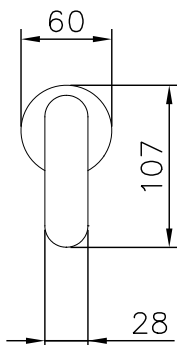

unit:mm

Single-Handle Basin Faucet

$1\frac{11}{16}$ -18UNEF

Length
450mm

Length
450mm

G1/2