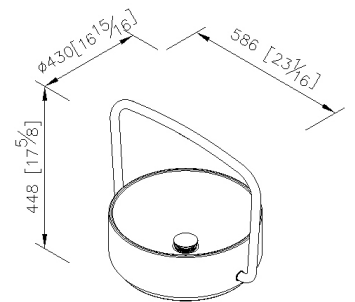

Basin and Sensor Faucet Combination (Cold Only) 6926-U7-80MA

INTRODUCTION:

Chapter Basin Set is a creative design combines basin and faucet together by inspiration of water supply. Pure white basin is like a well has been designed with faucet to get water like windlass. Water will be drawn out under basin and flow out from upper pipe to perfectly represent the image of windlass. Contemporary lines and sensor valve provide a brief appearance and increase the value of product.

DESCRIPTION:

1. Material of spout is brass with black coating and can resist corrosion and tarnish.
2. Basin material: artificial stone makes it easy to clean.
3. Sensor faucet keeps bacteria away from the outlet and offers clean water.