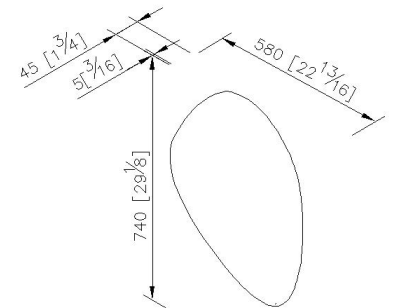

#### DESCRIPTION:

1. Size: 740\*580\*5mm.
2. For avoiding the rust, the edge of mirror was treated with anti-rust treatment.
3. Available voltage: 100V~240V.
4. Mirror is with safety back film over entire surface of backside.
5. Sensor operation.
6. Polished edge.
7. Coordinates with other products in Nature collection.

unit: mm[inch]