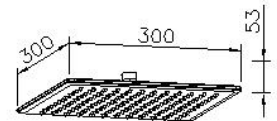

Showerhead 6929-A3-80CP

INTRODUCTION:

Designed main body style as elegance curve, the aesthetics of symmetry exudes a stylish and charming atmosphere. With R angle processed, it softens the right angle of hard steel, and brings more soft and elegant atmosphere to a bathroom space.

DESCRIPTION:

1. Material: Polished Stainless Steel SUS 304.
2. Include filter gasket.
3. Include flow stabilizer.
4. Size: 300*300mm.
5. Coordinates with other products in JUSTIME collection.

unit:mm

Certification: