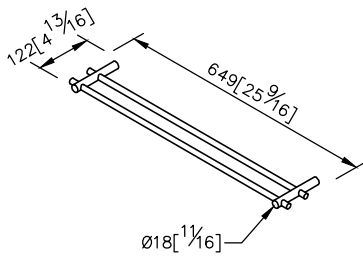

Double Towel Bar

6991-14-81S1

1. Stainless Steel body meets SUS 304 standard.
2. Premium metal construction for durability.
3. Justime finishes resist corrosion and tarnish.
4. Vertical force could support a static load of 4 kgf.
5. Coordinates with other products in 6991 collection.

unit: mm[inch]

Mounting Template Specification