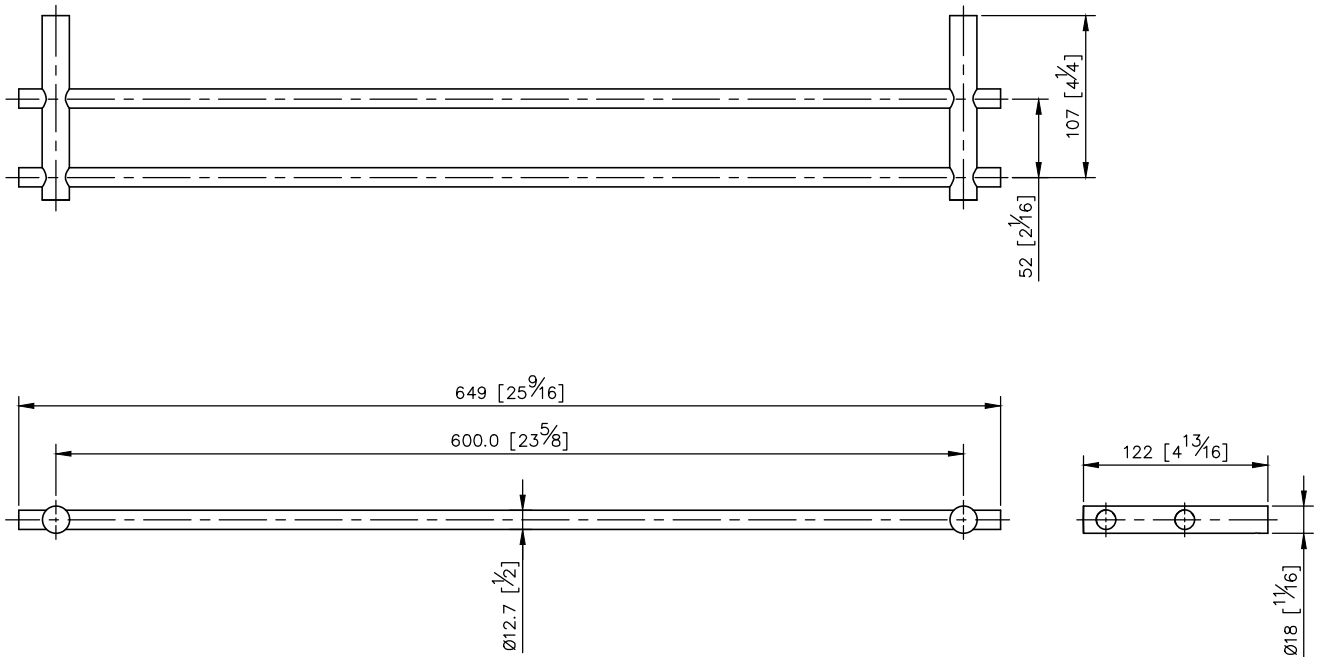

Double Towel Bar

6991-14-81S1

1. Stainless Steel body meets SUS 304 standard.
2. Premium metal construction for durability.
3. Justime finishes resist corrosion and tarnish.
4. Vertical force could support a static load of 4 kgf.
5. Coordinates with other products in 6991 collection.

unit: mm[inch]

Mounting Template Specification