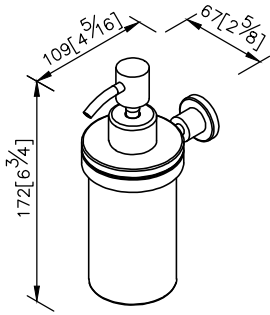

Soap Dispenser
6991-25-81S1

unit: mm[inch]

1. Stainless Steel body meets SUS 304 standard.
2. Premium metal construction for durability.
3. Justime finishes resist corrosion and tarnish.
4. Vertical force could support a static load of 2 kgf.
5. Coordinates with other products in 6991 collection.