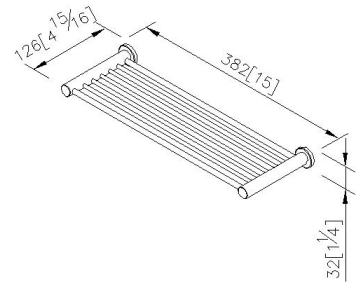

Shelf

6991-73-81S1

INTRODUCTION:

Inspired the small cylinder as the main idea to display the ingenious and comfortable sense, and also the best choice of the bathing space with simple style.

DESCRIPTION:

1. Stainless Steel body meets SUS 304 standard.
2. Premium metal construction for durability.
3. Justime finishes resist corrosion and tarnish.
4. Vertical force could support a static load of 5 kgf.
5. Coordinates with other products in 6991 collection.

Certification:

unit: mm[inch]

Fixing Kits:

- SUS 304 Stainless Steel Screws*8
- Hex Key 1/8"*2
- Plastic Anchors*8

AWARD: