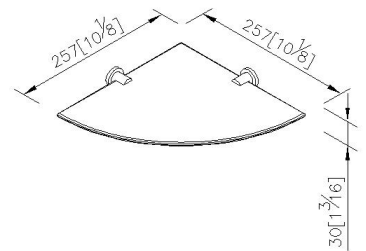

Corner Shelf
6991-74-81S1

INTRODUCTION:

Inspired the small cylinder as the main idea to display the ingenious and comfortable sense, and also the best choice of the bathing space with simple style.

DESCRIPTION:

1. Stainless Steel body meets SUS 303 standard.
2. Premium metal construction for durability.
3. Justime finishes resist corrosion and tarnish.
4. Vertical force could support a static load of 5 kgf.
5. Coordinates with other products in 6991 collection.

Certification:

unit: mm[inch]

Fixing Kits:

- SUS 304 Stainless Steel Screws*2
- Plastic Anchors*2

AWARD: