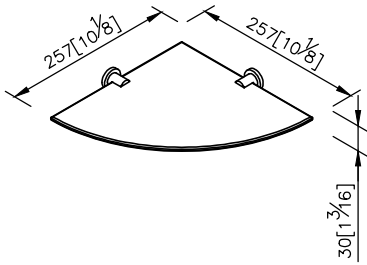

Corner Shelf
6991-74-81S1

1. Stainless Steel body meets SUS 303 standard.
2. Premium metal construction for durability.
3. Justime finishes resist corrosion and tarnish.
4. Vertical force could support a static load of 5 kgf.
5. Coordinates with other products in 6991 collection.

unit: mm[inch]