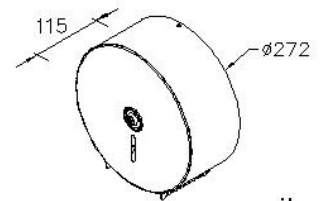

Jumbo Roll Toilet Paper Dispenser 6999-48-80S1

INTRODUCTION:

The simple design could fit with all kinds of spaces.

DESCRIPTION:

- 1.The product is available for 11cm(W)*25000cm(L) jumbo roll toilet paper.
- 2.O.D. of roll holder: 4cm.
- 3.With keyhole and key.
- 4.Material: stainless steel SUS 304 with brushed finish.

unit:mm

Certificaion:

Fixing Kits:

- 1.SUS 304 Stainless Steel Screws*3
- Key Tool*1

AWARD: