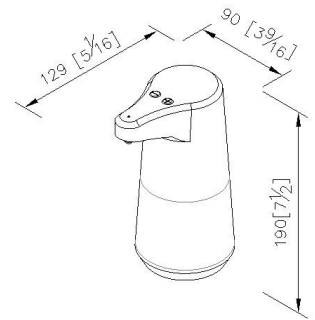

## Sensor Soap Dispenser 6999-SB-7900

### INTRODUCTION:

Washing hands is our daily routine, but to properly wash our hands, applying hand lotion is rater critical. With the hand lotion, it would eliminate all the germs and virus remaining on your hands, which is equally important as the alcohol spray dispenser. The sensor foaming soap dispenser turns liquid hand lotion into foam; by placing your hand toward the sensing area, it would produce soft and dense foam, which makes hand-washing more enjoyable!

### DESCRIPTION:

- 1.Motor specification: 310-6V
- 2.Battery: AA\*4=6V
- 3.Battery lifespan: 3500 rounds
- 4.Water proof function (IPX): IPX4
- 5.Ambiance temperature???:5??45?
- 6.Sensor lifespan: 50,000 times
- 7.Sensing distance: 3-5cm
- 8.Working voltage: 3.6-6.4V
- 9.Capacity: 350ml