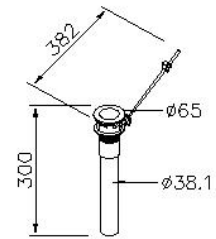

## Pop-Up W/Tail Tube (200mm) & Overflow 7502-AA-80CP

### INTRODUCTION:

Just need to press the drain handle slightly and the drain will cover the tube. So that you could avoid the insects from the tube. The hole item is made by brass, it is easy to install and clean.

unit:mm