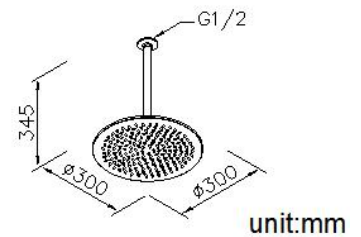

Still One

Showerhead 7771-AS-80MA

INTRODUCTION:

Still One shaped simply but equipped with perfect function. Inspired by the main design conception of "Less is More," Still One used brief lines and a simple model to integrate the practicality and elegance with the concise design style.

DESCRIPTION:

1. Shower arm material meets SUS 304 standard.
2. Premium metal construction for durability.
3. Adjustable angle of the shower head.
4. With R 1/2 (1/2-14PT) to water supply wall outlet.
5. Coordinates with other products in Still One collection.