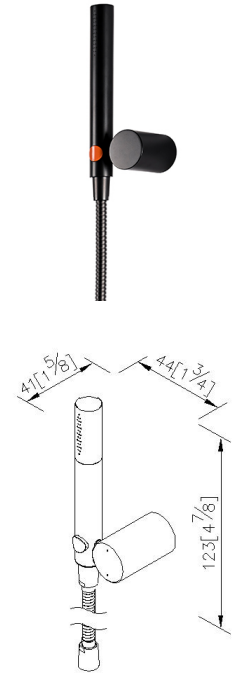

Hand Shower W/150cm Hose & Wall Bracket 7777-9S-82MA

INTRODUCTION:

Seed is the fountainhead of all creation, but not all seeds will be lucky to sprout and grow, so each budding seed is the symbol of hope and happiness.

"Lucky Seven" not only decorates living space, but brings good luck and creates hope for collecting happiness. The spout of "Lucky Seven" Faucet looks like growing stalk and the lucky numeral-7; the flowing water, looks like passing petals, reminds us to treasure precious water resource.

DESCRIPTION:

- 1.Brass of body meets JIS 3604 standard.
- 2.Premium metal construction for durability.
- 3.Justime finishes resist corrosion and tarnish.
- 4.Elastic shower hose can be extended from 1.5 meter to 2 meter.
- 5.Shower hose with TPE flexible tube, can stand 10Kg/cm² water pressure and 70°C heat.
- 6.Coordinates with other products in Lucky 7 collection.