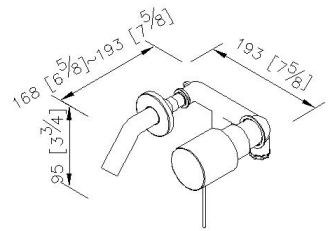

DESCRIPTION:

- 1.Brass of forging body meets JIS 3771 standard.
- 2.Justime finishes resist corrosion and tarnish.
- 3.Finish meets the standard of ASTM-SC2.
- 4.The mixing valve could be installed in the cemented and wood wall.
- 5.The burying depth of embedded body is between 2"(6cm).Min~3"(7.6cm)Max from the finished wall.
- 6.Coordinates with other products in Lucky 7 collection.

unit:mm[inch]

Certificaion:

Fixing Kits:

- 1.Hex Key2.5mm*1
- Key Tool*1

AWARD: