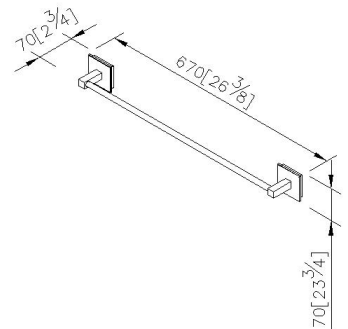

## Towel Bar 7801-10-80CP

### DESCRIPTION:

- 1.Brass of casting body meets JIS 3604 standard.
- 2.Premium metal construction for durability.
- 3.Justime finishes resist corrosion and tarnish.
- 4.Finish meets the standard of ASTM-SC2.
- 5.Correctly installed product's loading is 4 kgf.
- 6.Coordinates with other products in Happiness collection.

unit: mm[inch]