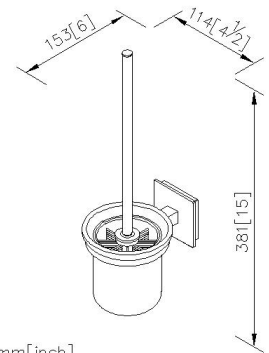

Toilet Brush Holder 7801-80-80CP

INTRODUCTION:

The circle base has been designed with Frosted glass faceplate to increase the hazy and unreal beauty sense.

DESCRIPTION:

1. Standard size of brush could be replaced by user and provide the clean and hygiene environment.
2. Brass of casting body meets JIS 3604 standard.
3. Premium metal construction for durability.
4. Justime finishes resist corrosion and tarnish.
5. Finish meets the standard of ASTM-SC2.
6. Correctly installed product's loading is 2 kgf.
7. Coordinates with other products in Happiness collection.

Certification:

Fixing Kits:

1. SUS 304 Stainless Steel Screws*2
- Plastic Anchors*2
Material of Wall Mount Bracket: Steel with zinc plating*1

AWARD: