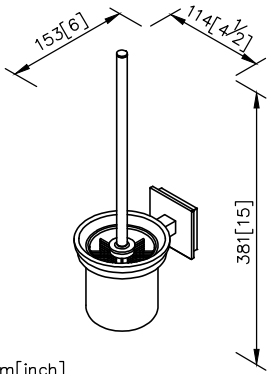

Toilet Brush Holder
7801-80-80CP

unit: mm[inch]

1. Standard size of brush could be replaced by user and provide the clean and hygiene environment.
2. Brass of casting body meets JIS 3604 standard.
3. Premium metal construction for durability.
4. Justime finishes resist corrosion and tarnish.
5. Finish meets the standard of ASTM-SC2.
6. Correctly installed product's loading is 2 kgf.
7. Coordinates with other products in Happiness collection.