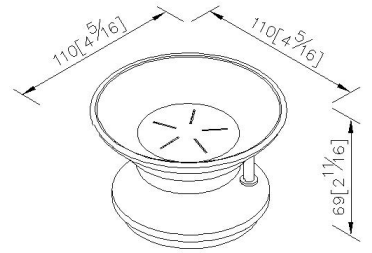

Freestanding Soap Dish 7802-24-80CP

INTRODUCTION:

The circle base has been designed with Frosted glass faceplate to increase the hazy and unreal beauty sense.

DESCRIPTION:

- 1.Brass of casting body meets JIS 3604 standard.
- 2.Premium metal construction for durability.
- 3.Justime finishes resist corrosion and tarnish.
- 4.Finish meets the standard of ASTM-SC2.
- 5.Size of frosted glass faceplate:diameter 88mm(3.46inch).
- 6.Frosted glass soap dish.
- 7.Coordinates with other products in Happiness collection.

unit:mm[inch]

Certification:

Fixing Kits:

- 1.N/A

AWARD: