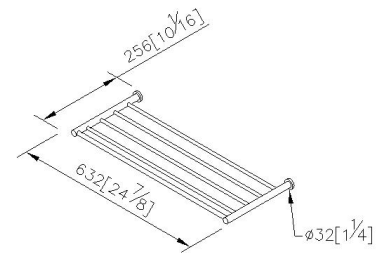

#### DESCRIPTION:

- 1.Brass tube meets JIS C2700 standard.
- 2.Stainless Steel body meets SUS 304 standard.
- 3.Premium metal construction for durability.
- 4.Justime finishes resist corrosion and tarnish.
- 5.Finish meets the standard of ASTM-SC2.
- 6.Vertical force could support a static load of 5 kgf.
- 7.Coordinates with other products in Still One collection.