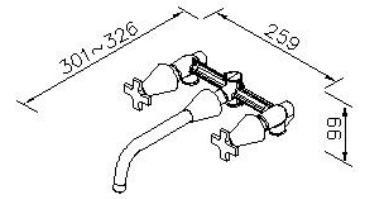

Two-Handle Wall-Mounted Basin Faucet  
7874-92-81CP

**INTRODUCTION:**

The wall-mounted faucet with double handles makes your lavatories unique and provides both comfortness and convenience, raising the household quality. Applied with MARUWA ceramic disc on cartridge, the valve is highly antiwear and anticrack. The material toughness makes sure accessories precisely assembled, preventing water leakage.

**DESCRIPTION:**

- 1.Ceramic cartridge with MARUWA ceramic disc performs well on antiwear ability, it will prevent water leakage.
- 2.The chrome-plated surface meets SC2 standard of ASTM, highly increasing the brightness, durability and antirust ability.
- 3.Spout material meets JIS C2700 Standard