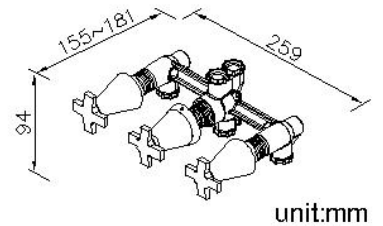

Cone

Three-Handle Valve (Two Outlets) 7874-Z1-81CP

INTRODUCTION:

The conical basin faucet decorates your lavatory in an unique way, improving the convenience of household livings. Chrome plated surface has a smooth touching texture, and the cross handle helps saving efforts for operation.

DESCRIPTION:

- 1.Faucet body material meets JIS 3604 Standard.
- 2.Handle material meets JIS 3771 Standard.
- 3.The body of valve should be buried in the wall beforehand with 1"(2.5cm) adjusting tolerance in depth.
- 4.Chrome plated finish has met the ASTM-SC2 standard.
- 5.The connecting thread of main body is G 1/2.