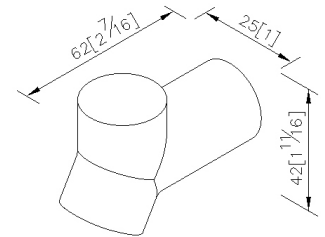

Robe Hook 7875-50-80CP

INTRODUCTION:

Brief lines and geometric cylinder simplify shape and present absolute image of the YES Series bathroom accessories.

Considering environmental friendly, the YES Series bathroom accessories have been designed for easy operation, and provides pleasant visual experience to our customers.

DESCRIPTION:

1. Material of forging body meets JIS 3771 standard.
2. Brass with chrome-plated; SC2 standard of ASTM for 3 years guarantee; pass 96 hours Salt Spray Test.
3. Material of Wall Bracket: Copper JIS3604
4. Material of Screw : Stainless steel SUS 304
5. Loading: 5 kgf
6. Product is suitable for toilets of public spaces.

unit:mm[inch]

Certification:

Fixing Kits:

1. SUS 304 Stainless Steel Screws*2
- Hex Key 2.5mm*1
- Plastic Anchors*2

AWARD: