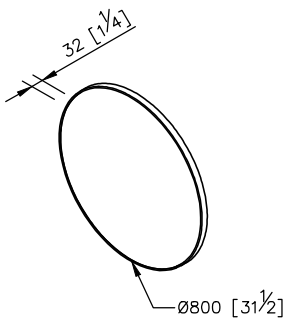

**Still One Mirror**  
**7882-78-80S1**

- 1.Dimension: 800mm x 32mm
- 2.Frame Material: Stainless Steel SUS304
- 3.KG and MA finished frames are available
- 4.Coordinates with other products in all JUSTIME collection

unit:mm[inch]