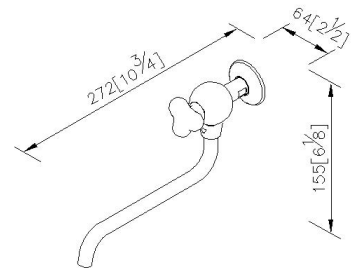

Wall-Mounted Bib Tap 7903-L2-80CP

INTRODUCTION:

Though the shape of faucet has innovated these days, the original impression of faucet still remains on the traditional long wall-mounted faucet. For a long time, the image of the long wall-mounted faucet exists deeply in our memories. The design team of the 6903 Story Faucet would like to trace back to the beginning and try to find out the original beauty. That is the reason "Story Faucet" being created.

This classic design not only reserves the figure of the primary long wall-mounted faucet, but also integrates the contemporary and fashionable element - the round model of the body and the handle with brass and ceramic material, which impress users so much to take their eyes on it.

DESCRIPTION:

- 1.The faucet has lovely shape and delicate appearance, which embellishes the environment.
- 2.Porcelain handle made by high pressure molding is against UV and color fading.
- 3.Swiveling spout has passed up to 50,000 turns test. Swiveling angle can be adjusted by user.
- 4.Ceramic cartridge with MARUWA ceramic disc / (Japan).
- 5.Thread: G 1/2.
- 6.Brass with Chrome plated finish meets ASTM-SC2 standard.
- 7.Casting material meets ISO CuZn40Pb Standard.
- 8.Spout material meets JIS C2700 Standard.