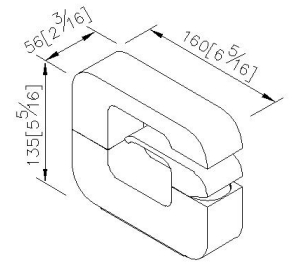

Basin Faucet 7904-90-80CP

INTRODUCTION:

The special shape is like the letter "G," and it not only refers to "G" for DRAGON but also means "G" for GOOD. DRAGON Series is the symbol of a high quality artistic work. This brand-new design concept is different from the traditional style, therefore, it is perceived that JUSTIME insists on upgrading in each day to provide clients the best shower time.

Both of the spout and handle can be revolved for changing the shape as what the user requires, so that sometimes it is a crouching dragon and sometimes it will prepare to soar in the sky any time.

DESCRIPTION:

- 1.Brass material of faucet body meets ISO CuZn40Pb Standard.
- 2.Brass material of forging handle meets JIS 3771 Standard.
- 3.Chrome plated finish meets the standard of ASTM-SC2.
- 4.Ceramic valve with KOREA ceramic disc.
- 5.Swiveling spout has passed up to 50,000 turns test.
- 6.Stainless steel braided hose with M10 x 1.0mm Male thread (connects to faucet body) and 1/2"-14NPSM Female thread (connects to water supply system).
- 7.Stainless steel braided hose with SANTOPRENE tube (meets NSF approval), can bear 15Kg/cm² water pressure and 120°C heat.
- 8.Aerator with removable flow regulator (2.2 GPM max.), end-user can take it off for larger water flow if necessary.

Certification:

Fixing Kits:

- Mounting Bolt*1.
- Rubber Washer*1.
- Nut*1.
- Bracket*1.

unit:mm[inch]

AWARD: