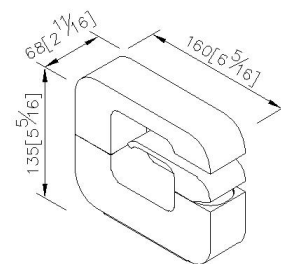

Basin Faucet 7904-90-81CP

INTRODUCTION:

The special shape is like the letter "G," and it not only refers to "G" for DRAGON but also means "G" for GOOD. DRAGON Series is the symbol of a high quality artistic work. This brand-new design concept is different from the traditional style, therefore, it is perceived that JUSTIME insists on upgrading in each day to provide clients the best shower time.

Both of the spout and handle can be revolved for changing the shape as what the user requires, so that sometimes it is a crouching dragon and sometimes it will prepare to soar in the sky any time.

DESCRIPTION:

- 1.Brass material of faucet body meets ISO CuZn40Pb Standard.
- 2.Brass material of forging handle meets JIS 3771 Standard.
- 3.Chrome plated finish meets the standard of ASTM-SC2.
- 4.Ceramic valve with KOREA ceramic disc.
- 5.Swiveling spout has passed up to 50,000 turns test.
- 6.Stainless steel braided hose with M10 x 1.0mm Male thread (connects to faucet body) and 1/2"-14NPSM Female thread (connects to water supply system).
- 7.Stainless steel braided hose with SANTOPRENE tube (meets NSF approval), can bear 15Kg/cm2 water pressure and 120°C heat.
- 8.Aerator with removable flow regularator (2.2 GPM max.).
- 9.With lift rod.

Certification:

Fixing Kits:

- Mounting Bolt*1.
- Rubber Washer*1.
- Nut*1.
- Bracket*1.

unit: mm[inch]

AWARD: