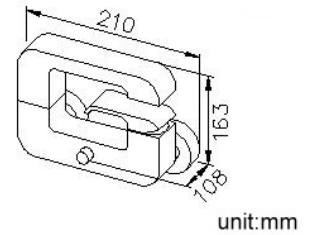

Bath/Shower Faucet 7904-94-80CP

INTRODUCTION:

The special shape is like the letter "G," and it does not only mean "G" for DRAGON also mean "G" for GOOD. DRAGON Series is the symble of a high quality artistic work. This brand-new design concept is different from the traditional style, therefore, it is perceived that JUSTIME insists on upgrading in each passing day to provide clients the best shower time.

Both of the outlet and handle can be revolved for changing the shape as what the user requires, so that sometimes it is a crouching dragon and others it will prepare to soar in the sky any time.

The strong body provides the safe protect and shows the power of stabilizing the spirit.

DESCRIPTION:

1. Swiveling bath spout can save space while using bath tub.
2. The available distance between two centers of wall water-outlet is 122mm to 178mm.
3. Swiveling spout has passed up to 50,000 turns test.
4. With 1/2" to water supply wall outlet.
5. Ceramic valve with KOREA ceramic disc.
6. Handle can be moved up to 22° to adjust water flow from closed position; hot and cold water controlled by swinging handle for 45° both right and left sides.
7. Brass with Chrome plated meets ASTM-SC2 standard.
8. Casting material meets ISO CuZn40Pb Standard.
9. Forging handle material meets JIS 3771 Standard.