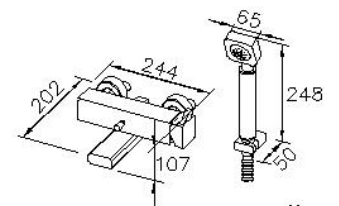

Bath/Shower Faucet
7909-94-81CP

INTRODUCTION:

Designed main body style as square shape, the aesthetics of symmetry exudes a stylish and charming atmosphere. With R angle processed, it softens the right angle of hard steel, and brings more soft and elegant atmosphere to a bathroom space.

DESCRIPTION:

- 1.The smooth line of handle is the feature.
- 2.Swiveling bath spout can save space while using bath tub.
- 3.The spray head of hand shower can be removed easily by easy-tool provided for cleaning.
- 4.Ceramic valve with KOREA ceramic disc / (Korea)
- 5.Handle can be moved up to 25° to adjust water flow from closed position, hot and cold water controlled by swinging handle for 45° both right and left sides.
- 6.Elastic shower hose can be extended to 2 meters and bear 15Kg/cm2 water pressure.
- 7.The available distance between two centers of wall water-outlet is 122mm to 178mm.
- 8.With R 1/2 to water supply wall outlet.
- 9.Brass with Chrome plated meets ASTM-SC2 standard.
- 10.Casting body material meets ISO CuZn40Pb Standard.

unit:mm

Certification:

Fixing Kits:

- 1.SUS 304 Stainless Steel Screws*2
- Hex Key2.0mm*1
Bracket Anchor*1
Plastic Anchors*2

AWARD: