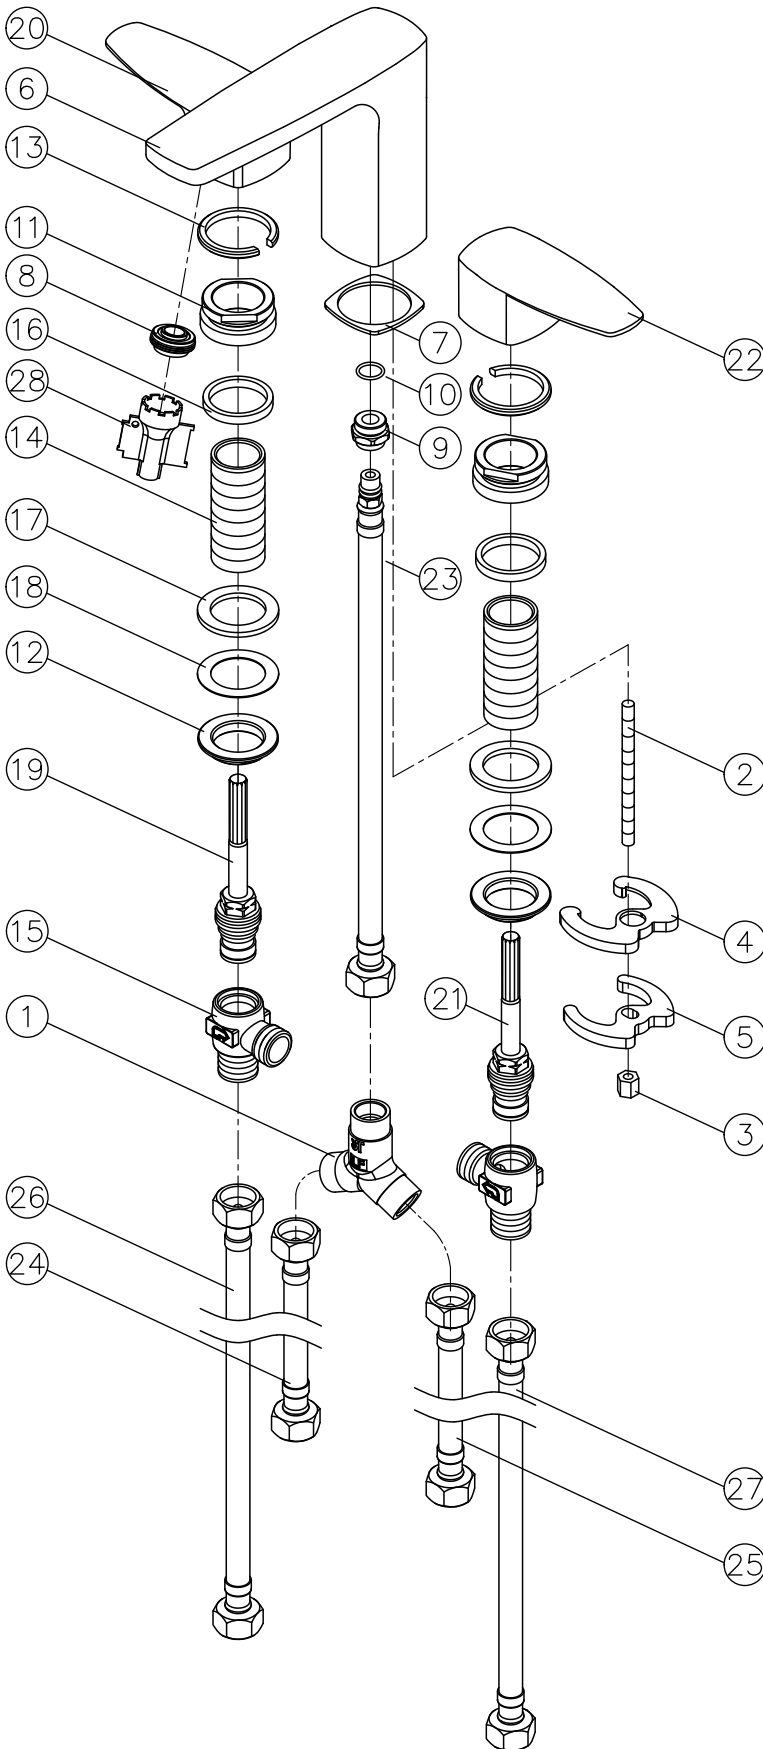

Pan 2

Two-Handle Basin Faucet 9779-91-80CP

NO	Part NO.	Part Name	QTY
1	0790-G7-63RB	Tee Joint	1
2	0770-EH-5400	Mounting Bolt	1
3	0796-E8-68RB	Hex Nut	1
4	F026-C7-5100	Rubber Spacer	1
5	F026-C9-55CN	C-Clip	1
6	0779-91-64CJ	Faucet Body	1
7	0779-CC-7600	Spacer	1
8	0781-JH-7900	Aerator	1
9	0790-BK-62RB	Connector	1
10	C069-00-5101	O-Ring	1
11	0790-BM-68CR	Fixing Bracket	2
12	0874-9Q-22CR	Hex Nut	2
13	0909-ZW-7500	C-Clip	2
14	0920-G0-68RB	Thread Tube	2
15	0874-T0-61CR	Tee Joint	2
16	C002-01-5100	Rubber Gasket	2
17	C003-00-5100	Rubber Gasket	2
18	E064-00-5400	Washer	2
19	0920-ZL-79F0	Ceramic Cartridge	1
20	6779-HL-80CJ	Handle(Hot)	1
21	0920-ZR-79F0	Ceramic Cartridge	1
22	6779-HR-80CJ	Handle(Cold)	1
23	S030-FM-79F0	Braided Hose	1
24	S030-FF-79F1	Braided Hose	1
25	S030-FF-79F2	Braided Hose	1
26	S045-FF-79F1	Braided Hose	1
27	S045-FF-79F2	Braided Hose	1
28	T001-14-7513	Key	1