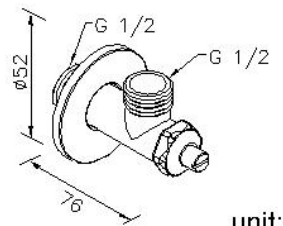

**ANGLE STOP**  
**Z310-00-79CR**

**INTRODUCTION:**

Coating surface makes the faucet brighter and more durable, perfectly shows the metal aesthetics.

**DESCRIPTION:**

Angle stop: Brass with Chrome plated.